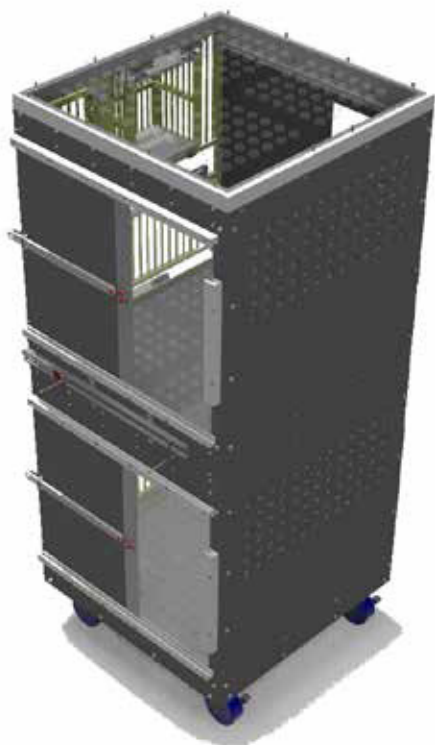

# Stealth Cage

The BritzCo Stealth Cage is the perfect addition to Blackrock's CerePlex W wireless system. Benefit from optimal wireless transmission regardless of where the antennae are exactly placed. CerePlex W and the BritzCo Stealth Cage are the integrated solution for interference free wireless neural recordings. The cage has two defined cells each with multiple doors for ease of access to any part of the inside of the cage.

## Perfect match for CerePlex W wireless recording system

### Features:

- 95% of this cage is formed with non-metallic materials.
- Cage case is fabricated from high pressure compact laminates that are known to be x-ray and RF transparent.
- Polycarbonates are used for clear panels, while polyethylene is used for sliding surfaces.
- Front panels are formed with protruded fiberglass and thermo set polyester bars and rods.

### Specifications:

- 73" tall
- 32" deep
- 31" wide
- Each unit is about 31" tall

For more information, please contact us: [sales@blackrockmicro.com](mailto:sales@blackrockmicro.com)